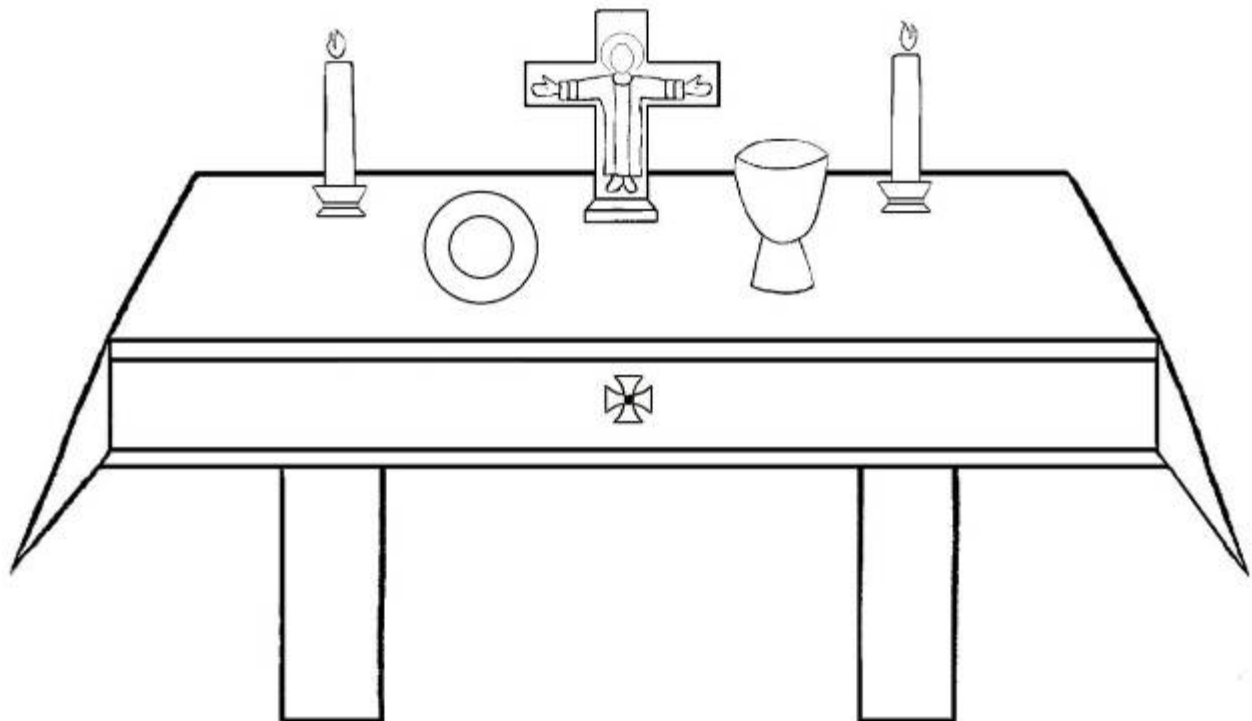

Preparing the Level I – Basic Altar Packet

6 Sheets of white card stock and 1 white folder/packet (Entitled: The Altar. Depiction of Basic Altar and Articles)

- 6 Art Cards depicting the articles of the altar. (Use pictures at www.cgsusa.org as guides to color these cards.)
- Names are written in black on the front of the card.
- Trim to 8.5 x 8.5 inches.

*It is preferred that the titles be **hand written**.*

They may, however, be printed onto the cardstock and traced, if necessary.

© 2011 -The Catechesis of the Good Shepherd, Inc. All rights reserved

El Altar